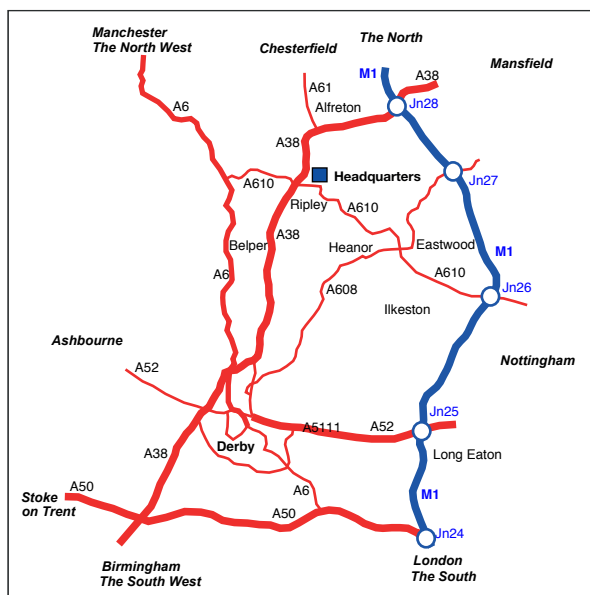

A38 South Derby & South West
A38 North M1 North (Junction 28)
& A6 North West

Route planning we recommend you enter **DE5 3SU** as your destination. This will direct you to the entrance from the A610, although please note that Wyatt's Way is a separate location to Headquarters.